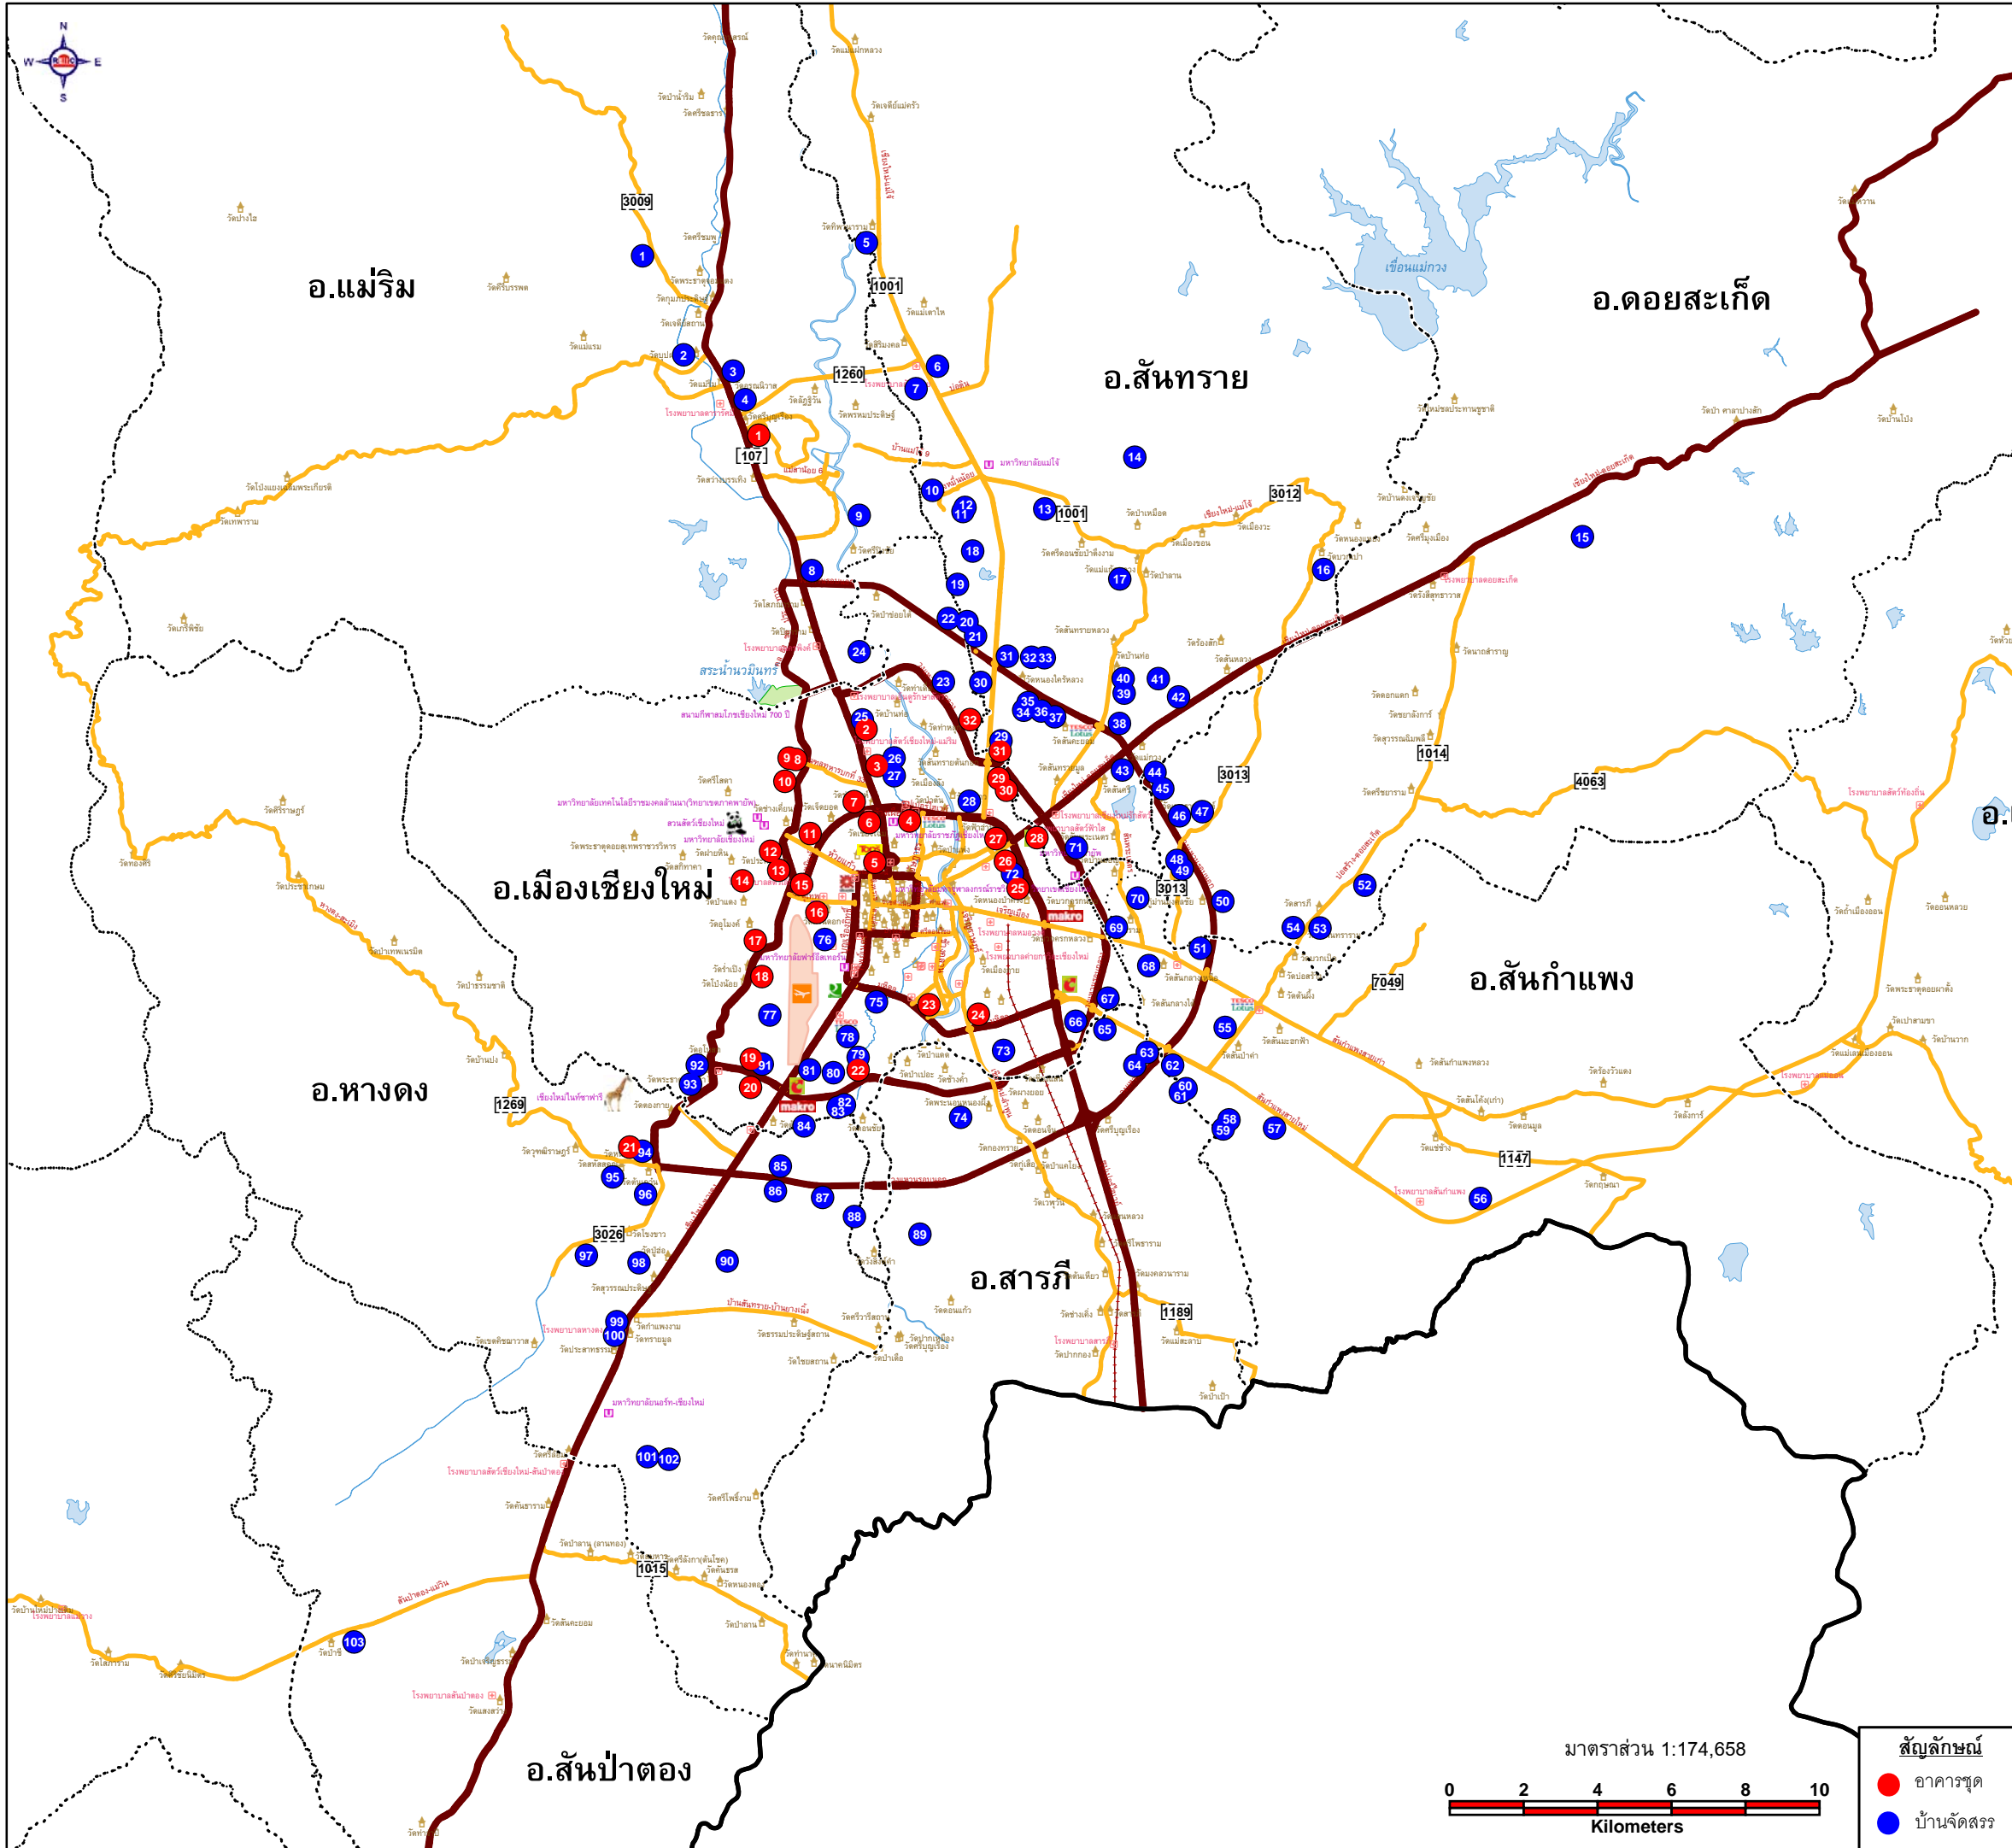

# แผนที่โครงการที่อยู่อาศัย จังหวัดเชียงใหม่ (Q3/2555)

อาคารชุด			
รหัส	ชื่อโครงการ	รหัส	ชื่อโครงการ
1	xxxxxxxxxxxxxxxxxxxxxxxx	17	xxxxxxxxxxxxxxxxxxxxxxxx
2	xxxxxxxxxxxxxxxxxxxxxxxx	18	xxxxxxxxxxxxxxxxxxxxxxxx
3	xxxxxxxxxxxxxxxxxxxxxxxx	19	xxxxxxxxxxxxxxxxxxxxxxxx
4	xxxxxxxxxxxxxxxxxxxxxxxx	20	xxxxxxxxxxxxxxxxxxxxxxxx
5	xxxxxxxxxxxxxxxxxxxxxxxx	21	xxxxxxxxxxxxxxxxxxxxxxxx
6	xxxxxxxxxxxxxxxxxxxxxxxx	22	xxxxxxxxxxxxxxxxxxxxxxxx
7	xxxxxxxxxxxxxxxxxxxxxxxx	23	xxxxxxxxxxxxxxxxxxxxxxxx
8	xxxxxxxxxxxxxxxxxxxxxxxx	24	xxxxxxxxxxxxxxxxxxxxxxxx
9	xxxxxxxxxxxxxxxxxxxxxxxx	25	xxxxxxxxxxxxxxxxxxxxxxxx
10	xxxxxxxxxxxxxxxxxxxxxxxx	26	xxxxxxxxxxxxxxxxxxxxxxxx
11	xxxxxxxxxxxxxxxxxxxxxxxx	27	xxxxxxxxxxxxxxxxxxxxxxxx
12	xxxxxxxxxxxxxxxxxxxxxxxx	28	xxxxxxxxxxxxxxxxxxxxxxxx
13	xxxxxxxxxxxxxxxxxxxxxxxx	29	xxxxxxxxxxxxxxxxxxxxxxxx
14	xxxxxxxxxxxxxxxxxxxxxxxx	30	xxxxxxxxxxxxxxxxxxxxxxxx
15	xxxxxxxxxxxxxxxxxxxxxxxx	31	xxxxxxxxxxxxxxxxxxxxxxxx
16	xxxxxxxxxxxxxxxxxxxxxxxx	32	xxxxxxxxxxxxxxxxxxxxxxxx